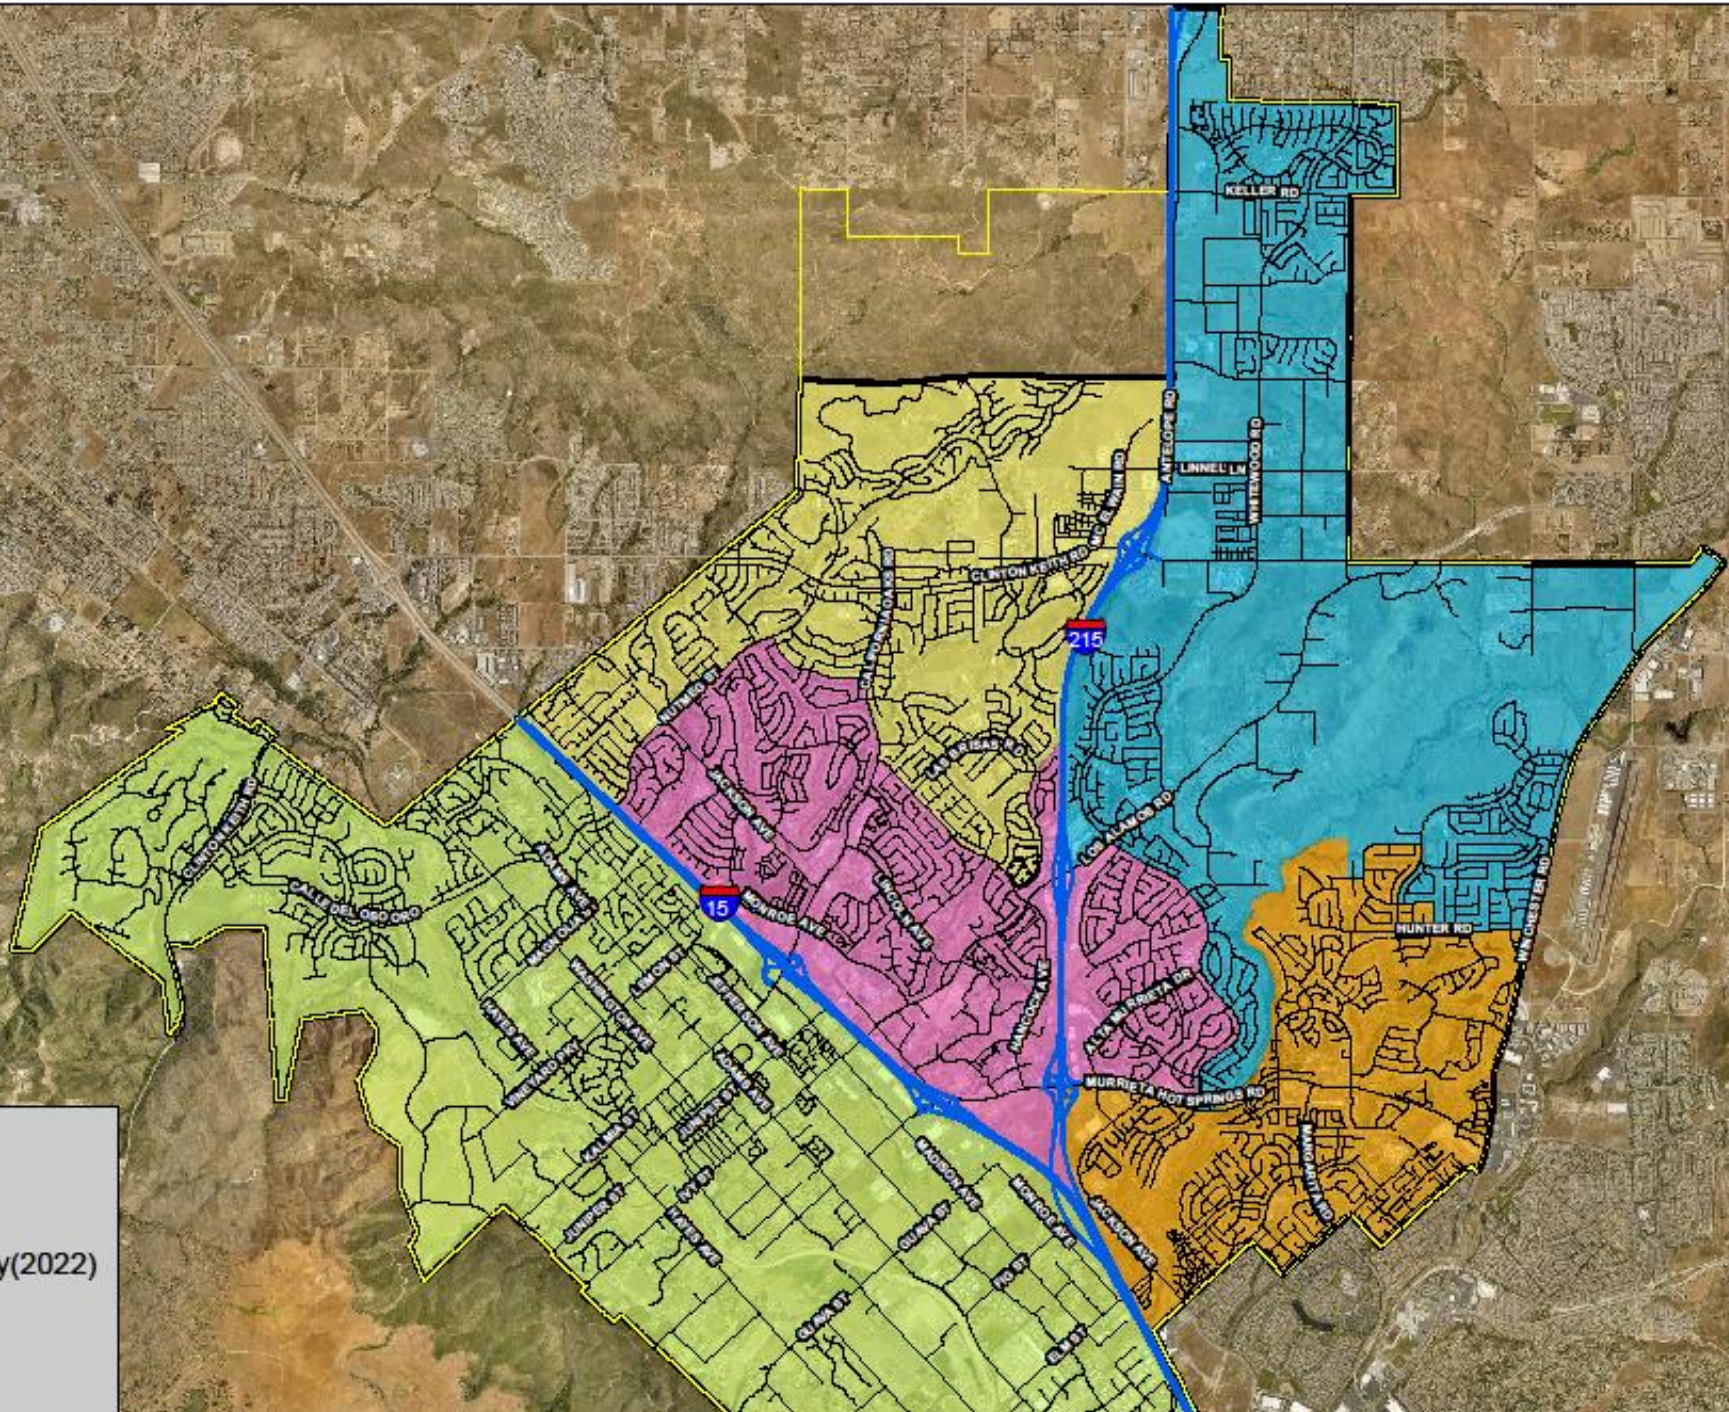

Murrieta Hills Specific Plan - City Council Voting District

Cristal McDonald, City Clerk

Item No. 16 - August 15, 2023

Legend

-  City Boundary
-  Old City Boundary(2022)

Council Districts

-  District 1
-  District 2

District 1

District 2

KELLER RD

ANTELOPE RD

LINNEL LN

WHITEWOOD RD

CALIFORNIA OAKS RD

CLINTON KEITH RD

MC ELWAIN RD

215

City Council Districts

EXHIBIT A - Draft Map A

Legend

- District 1
- District 2
- District 3
- District 4
- District 5

This map is a public review of geospatial information. The City of Murrieta makes no warranty, representation or guarantee as to the accuracy, timeliness or completeness of the map information provided herein. City of Murrieta is not responsible for any claims, losses or damages resulting from the use of this map.

Next Steps

- **September 5, 2023 – Adoption of Ordinance**
- **September/October 2023 – Riverside County Registrar of Voters finalizes boundaries**
- **November 2024 – City of Murrieta Municipal Election**