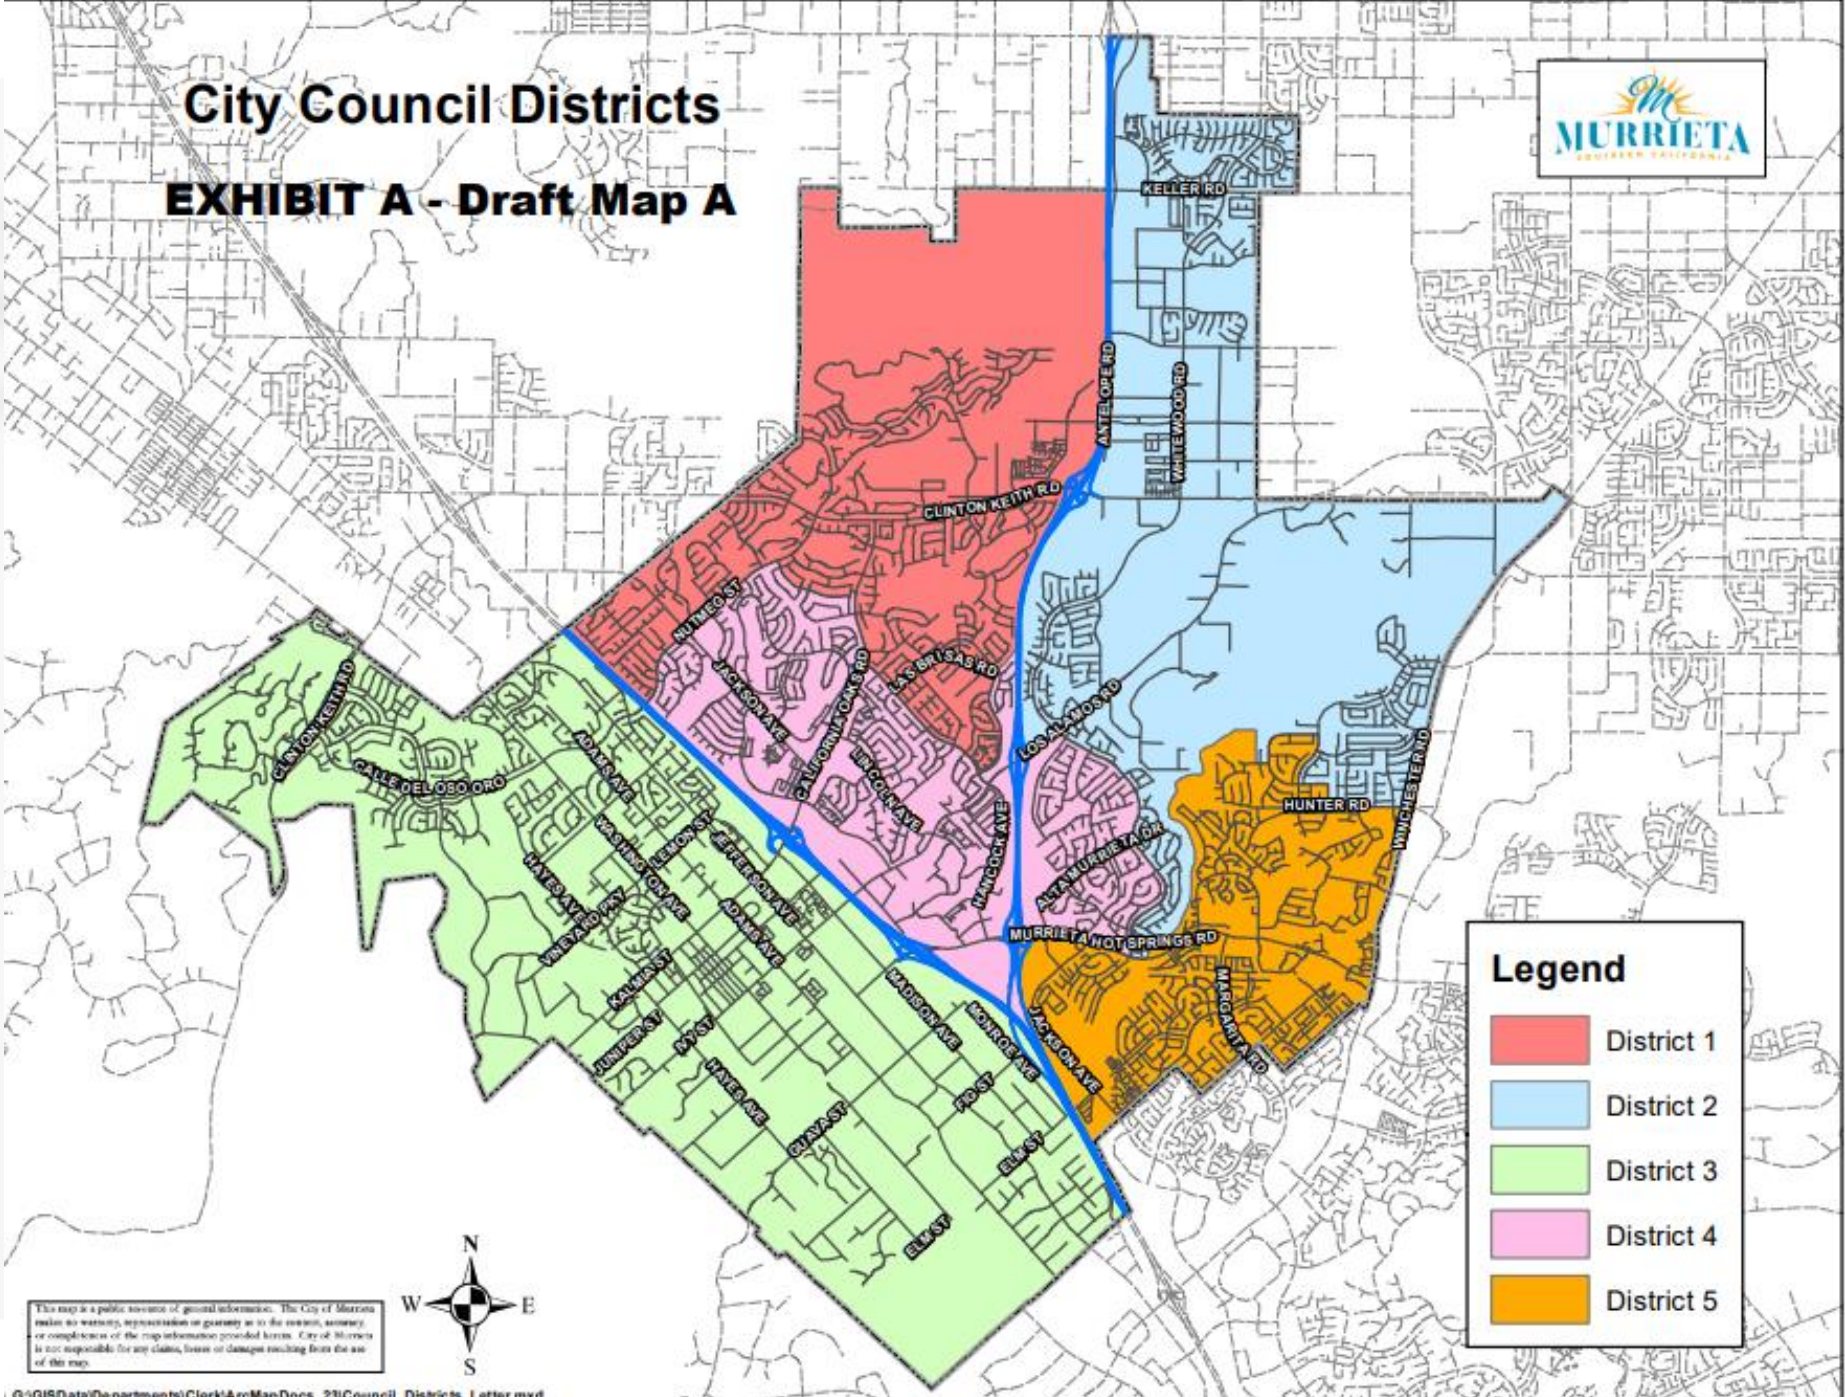

City Council Districts

EXHIBIT A - Draft Map A

Legend

- District 1
- District 2
- District 3
- District 4
- District 5