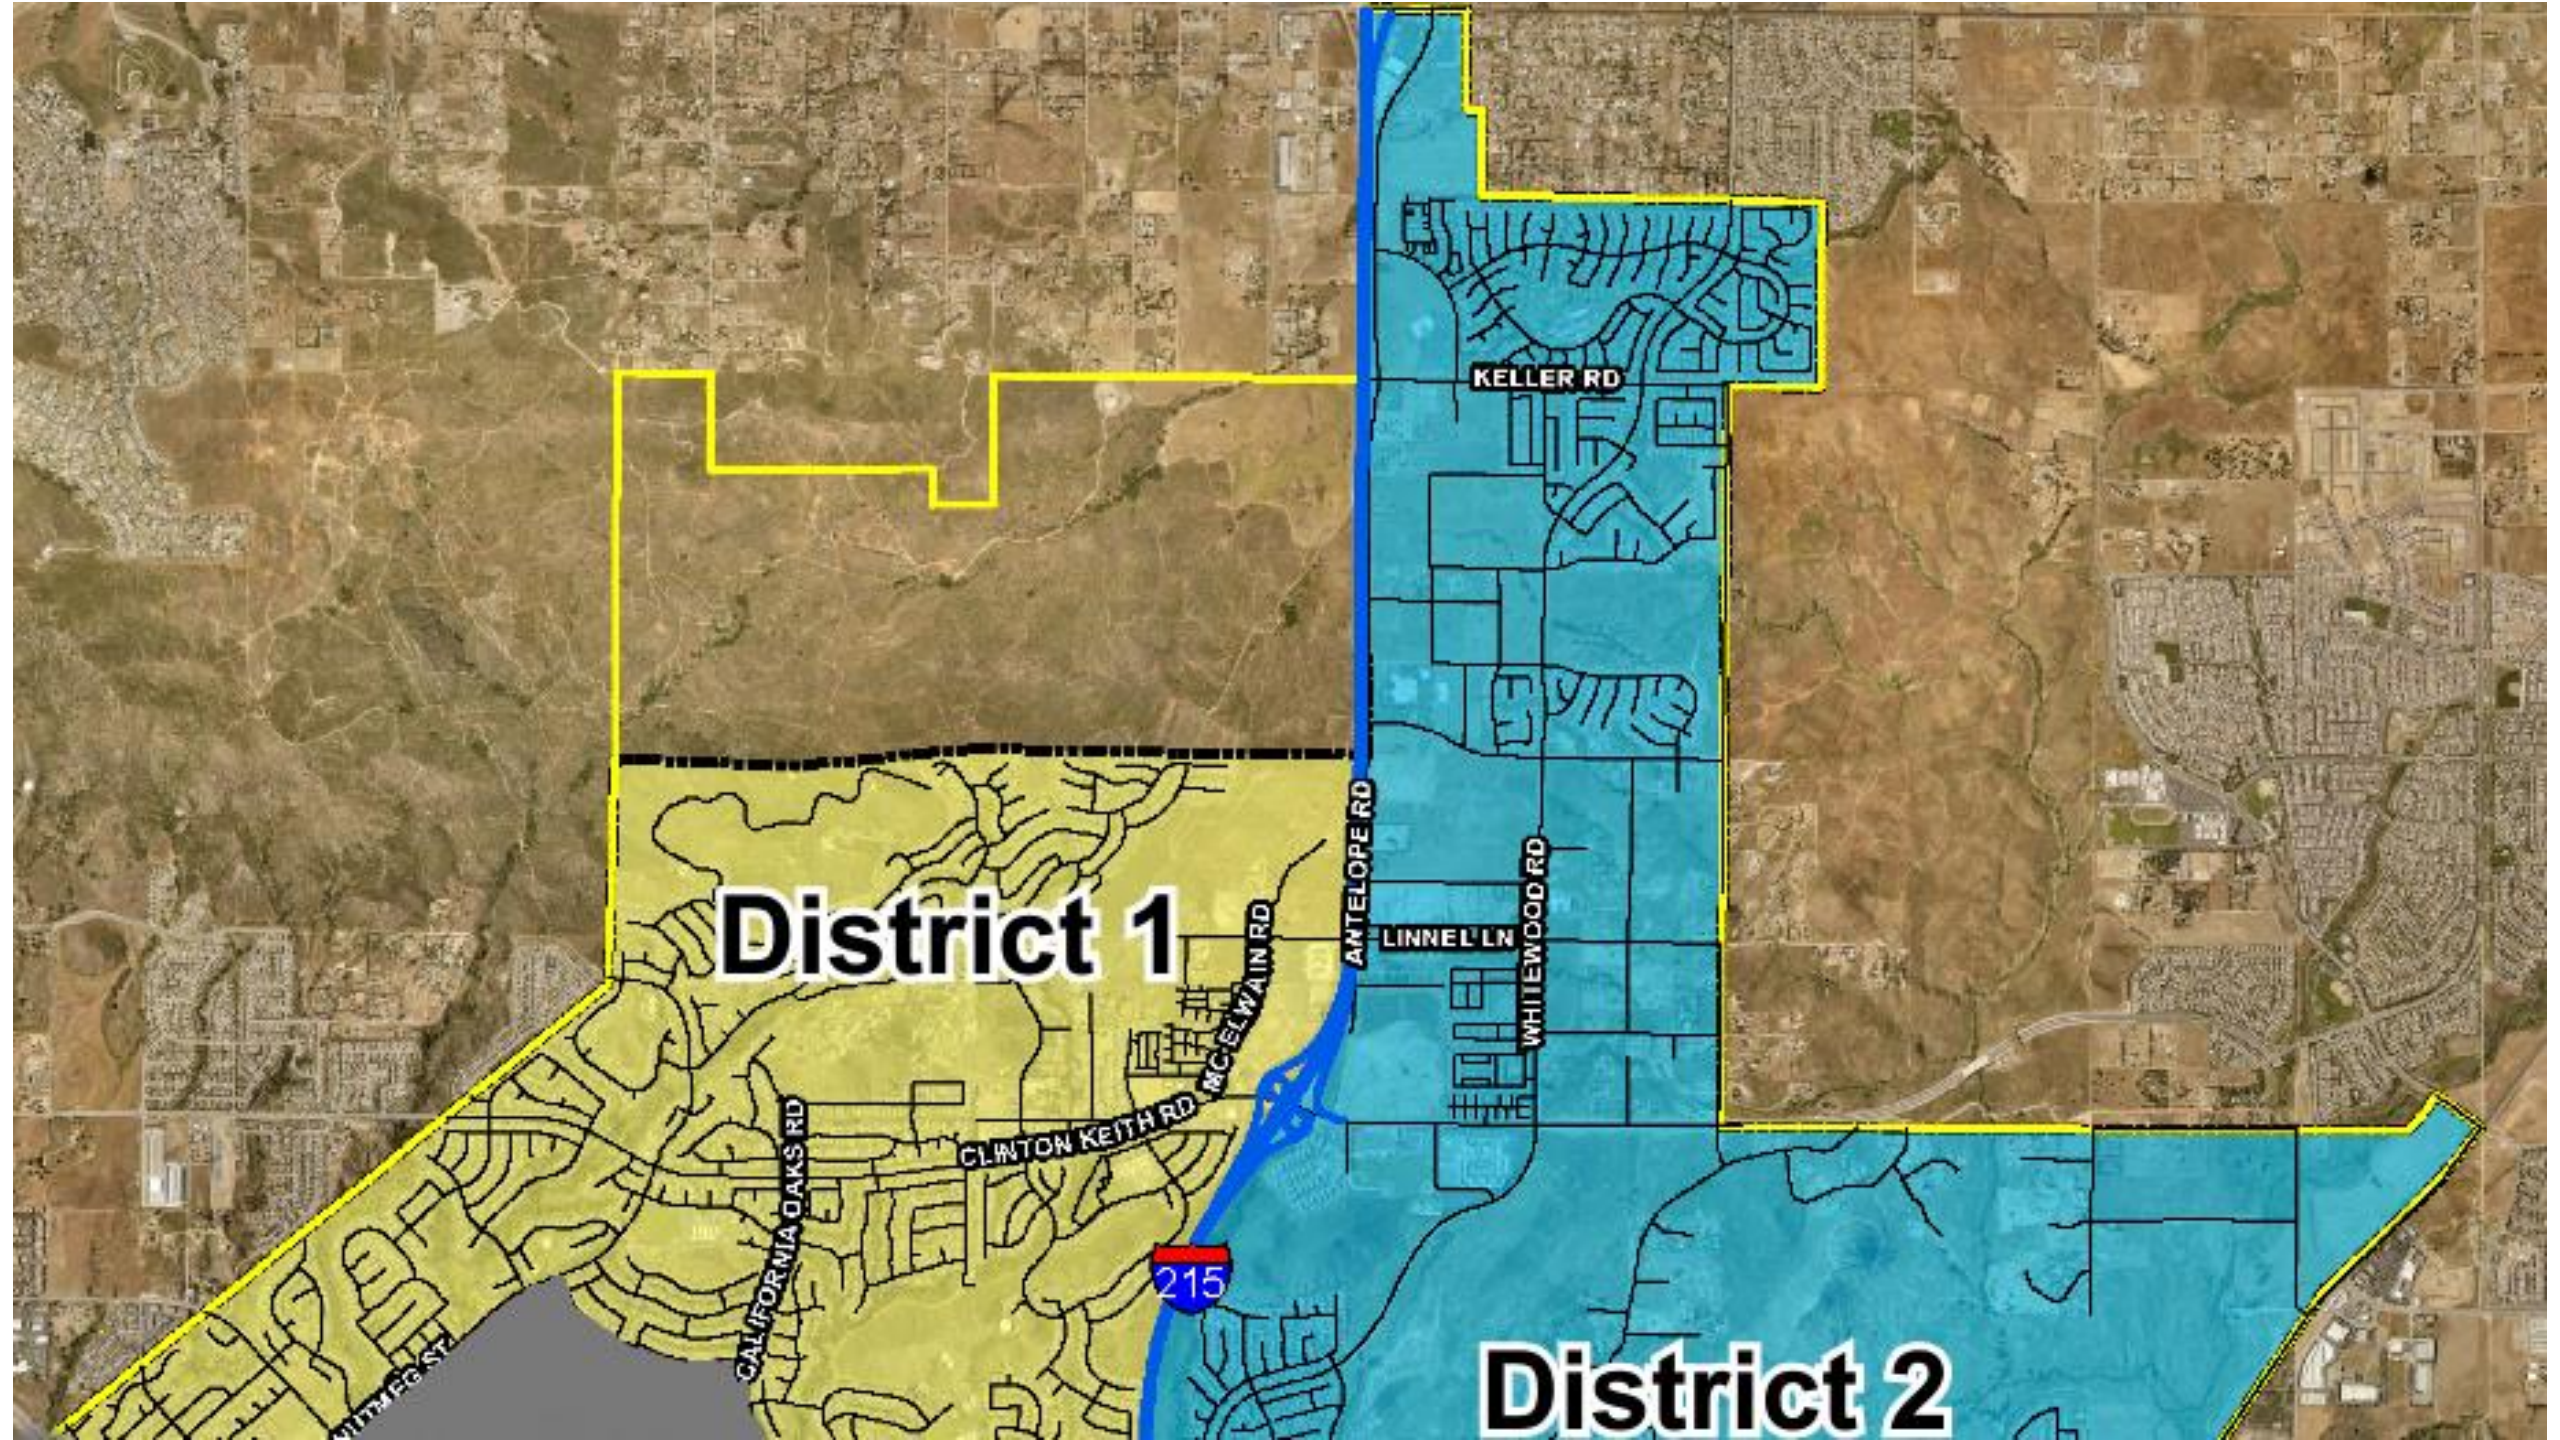

Murrieta Hills Specific Plan - City Council Voting District

Cristal McDonald, City Clerk

Item No. 16 - August 15, 2023

Legend

-  City Boundary
-  Old City Boundary(2022)

Council Districts

-  District 1
-  District 2

District 1

District 2

KELLER RD

ANTELOPE RD

LINNEL LN

WHITEWOOD RD

CALIFORNIA OAKS RD

CLINTON KEITH RD

MC ELWAIN RD

215

City Council Districts

EXHIBIT A - Draft Map A

Legend

- District 1
- District 2
- District 3
- District 4
- District 5

This map is a public review of geospatial information. The City of Murrieta makes no warranty, representation or guarantee as to the accuracy, timeliness or completeness of the map information provided herein. City of Murrieta is not responsible for any claims, losses or damages resulting from the use of this map.